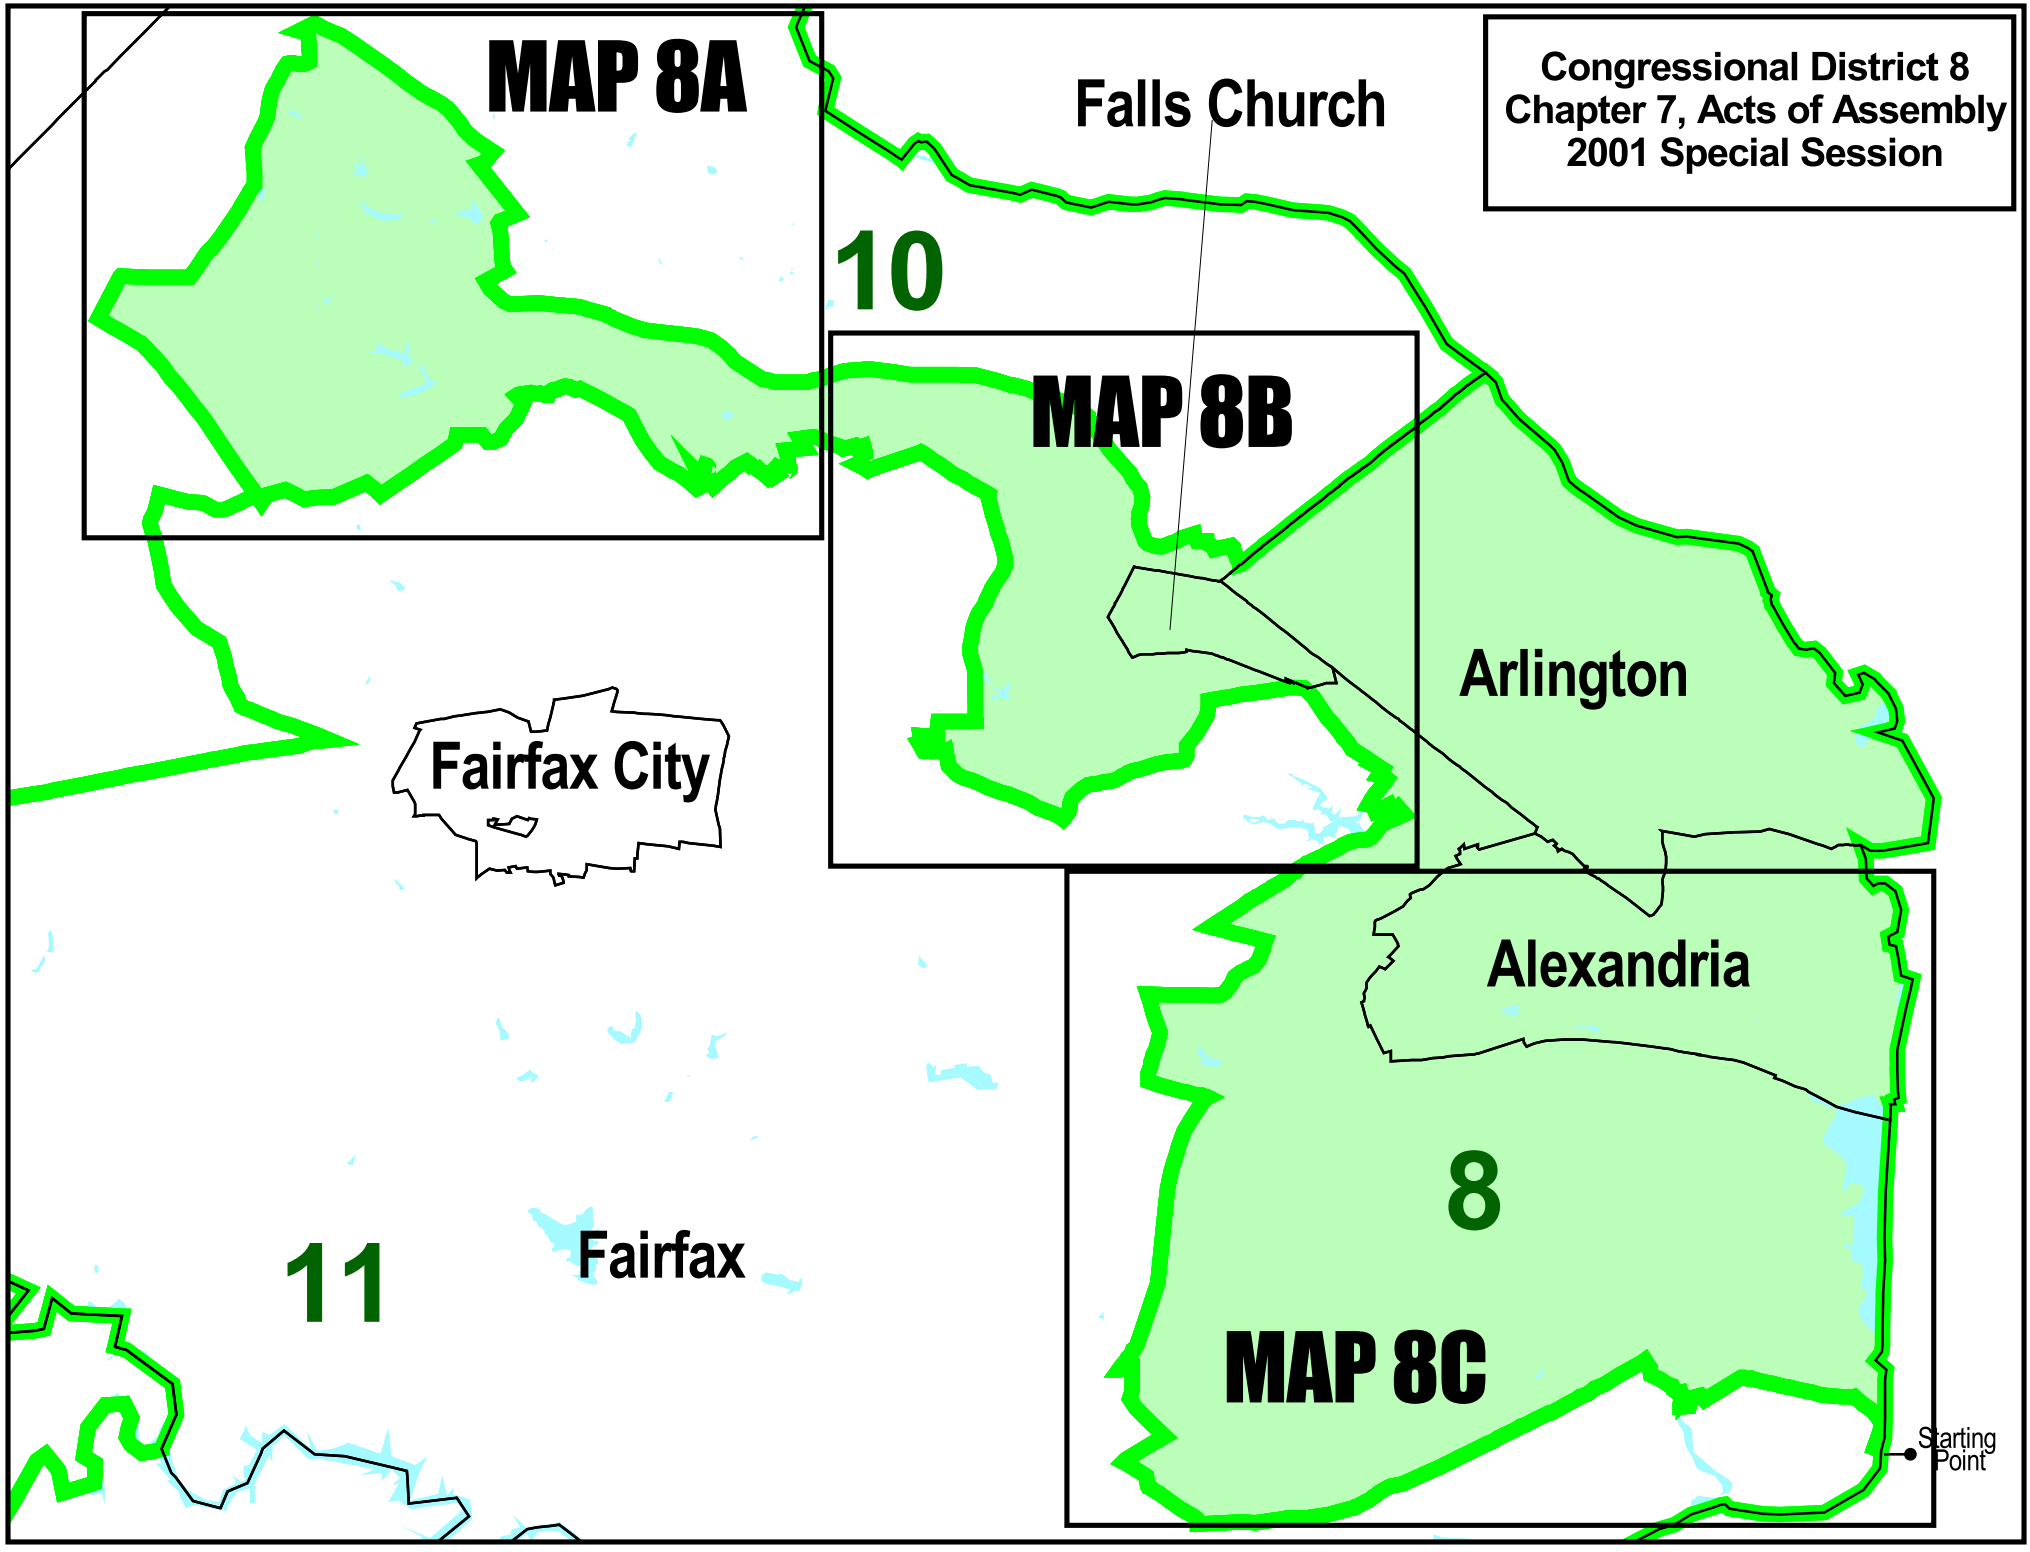

Congressional District 8
Chapter 7, Acts of Assembly
2001 Special Session

MAP 8A

Falls Church

10

MAP 8B

Arlington

Fairfax City

Alexandria

8

11

Fairfax

MAP 8C

Starting Point

10

8

Fairfax

11

Sugarland

Georgetown

Leesburg

Dranesville

Stuart

Stuart

Fairfax County

Baron Cameron

Colvin Run

Leesburg

Elden

Elden

Grant

Washington Dulles Access & Tol

Monroe