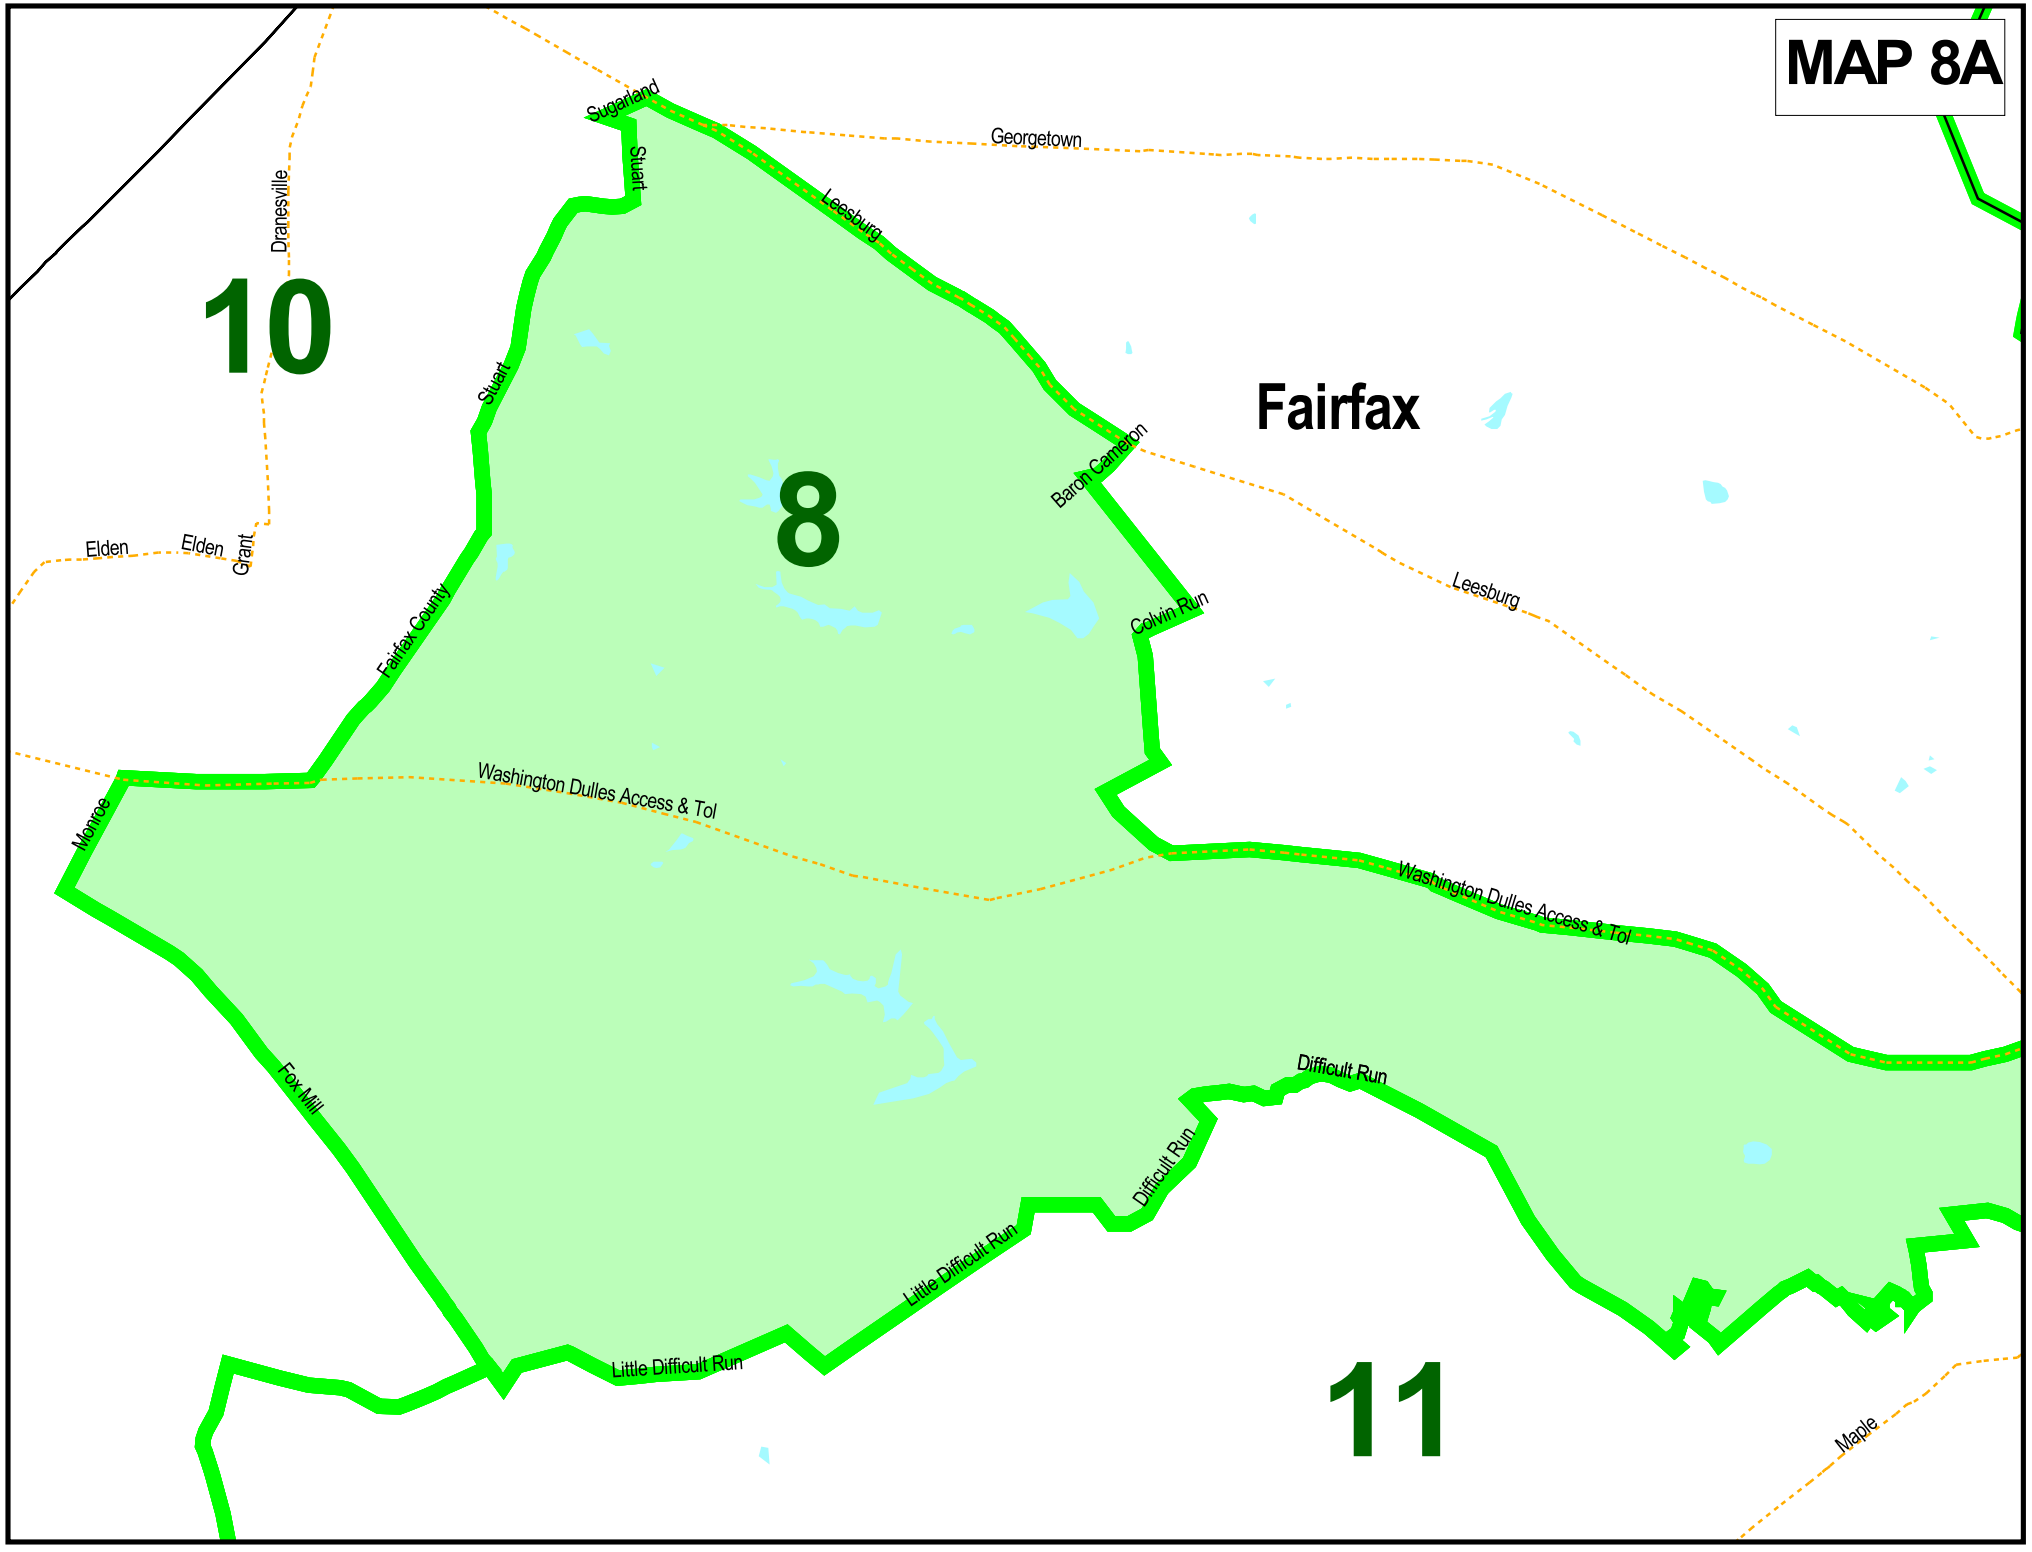

Congressional District 8
Chapter 7, Acts of Assembly
2001 Special Session

MAP 8A

Falls Church

10

MAP 8B

Arlington

Fairfax City

Alexandria

8

11

Fairfax

MAP 8C

Starting Point

10

8

Fairfax

11

Sugarland

Georgetown

Leesburg

Dranesville

Stuart

Stuart

Fairfax County

Baron Cameron

Colvin Run

Leesburg

Elden

Elden

Grant

Washington Dulles Access & Tol

Monroe